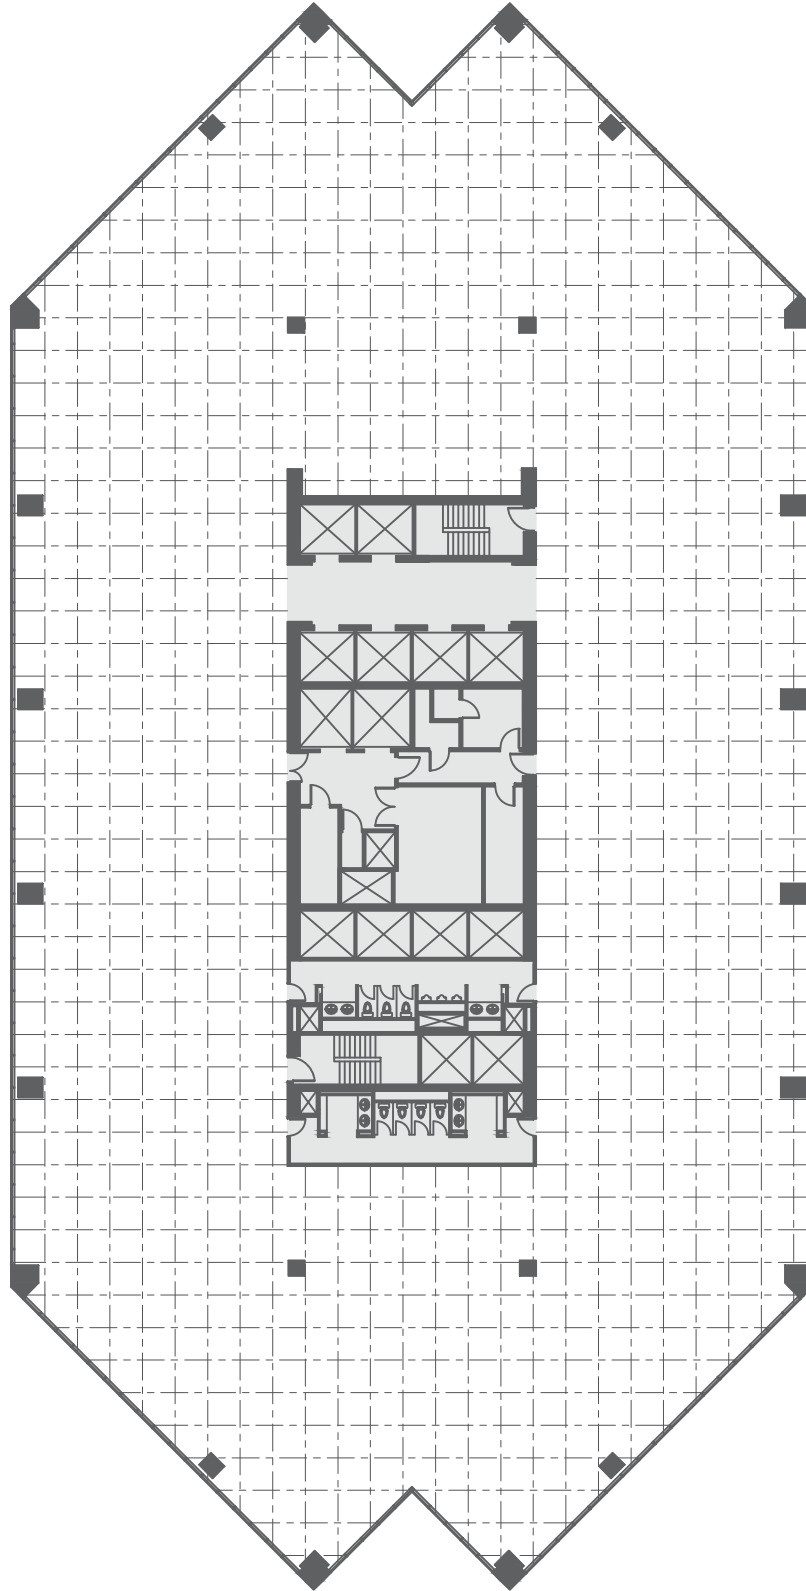

SUNCOR ENERGY CENTRE WEST TOWER

150 6th Avenue SW, Calgary, Alberta

Typical Mid-High Rise - Floors 32-41

23,000 rentable square feet

Brookfield