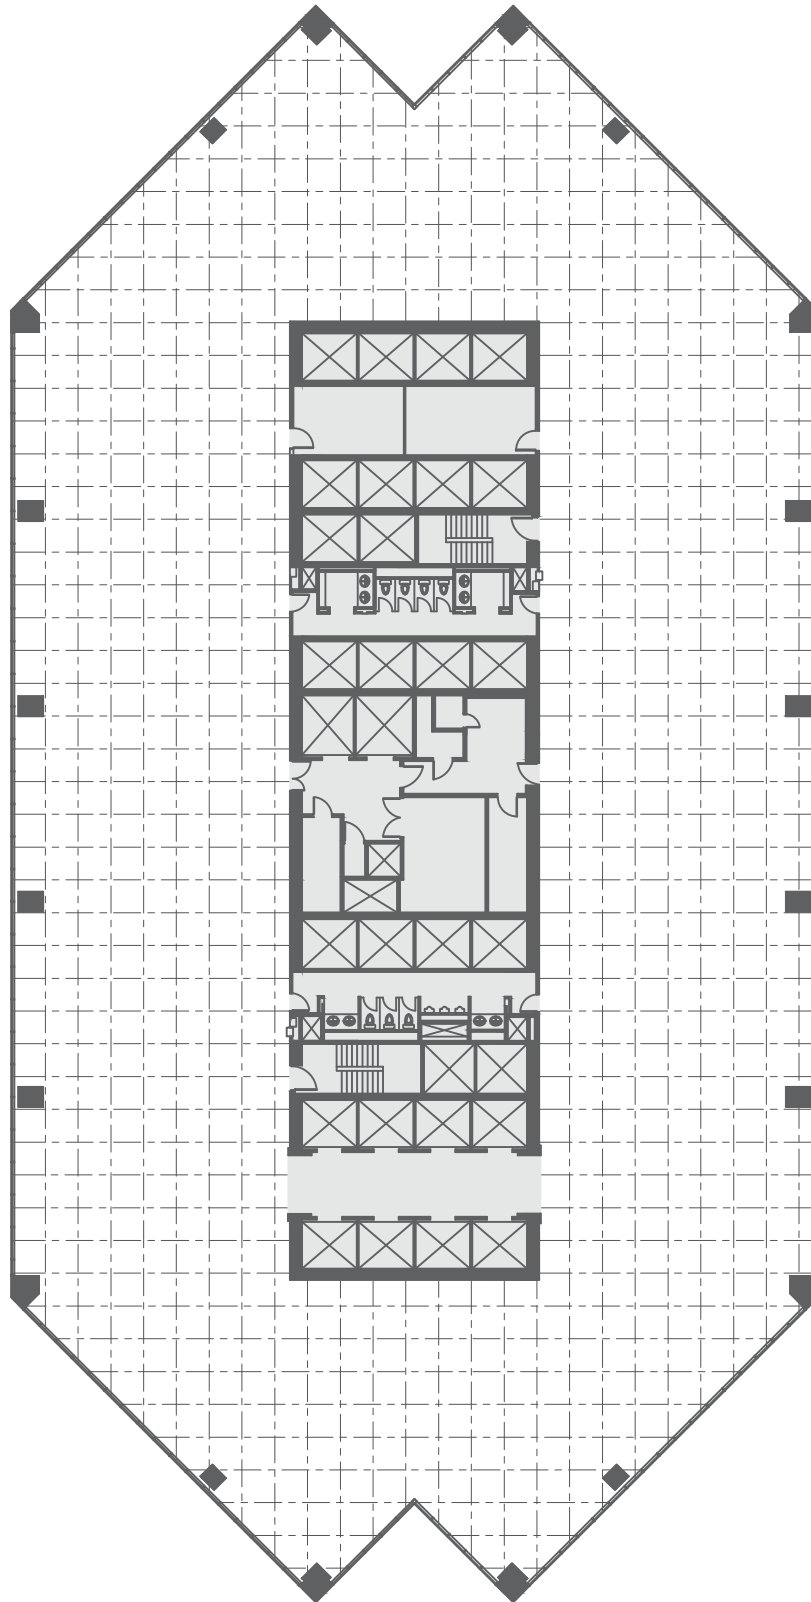

SUNCOR ENERGY CENTRE WEST TOWER

150 6th Avenue SW, Calgary, Alberta

Typical Low Rise - Floors 3-17

22,000 rentable square feet

Brookfield