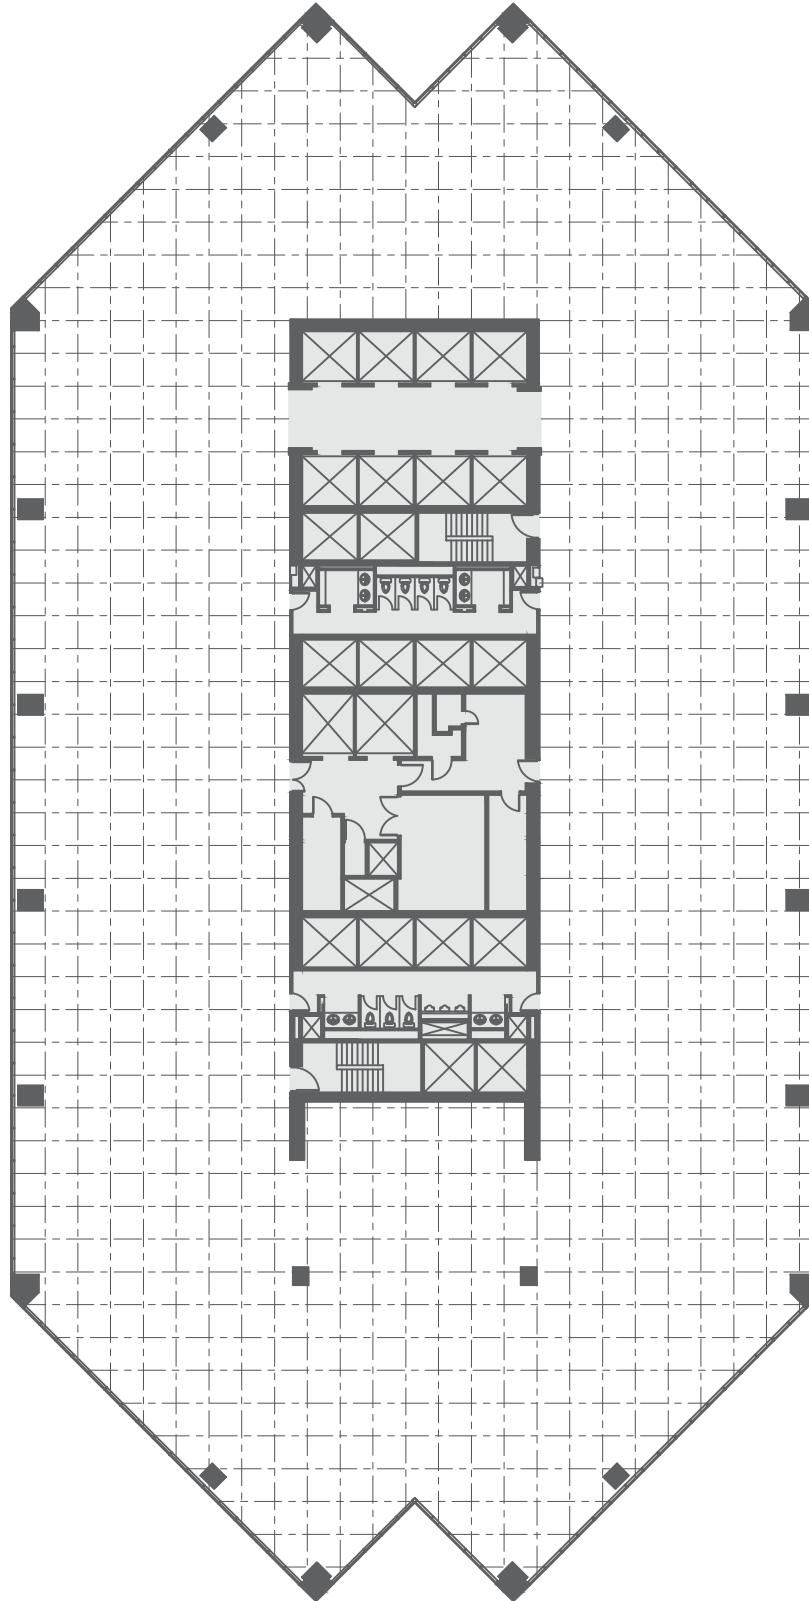

SUNCOR ENERGY CENTRE WEST TOWER

150 6th Avenue SW, Calgary, Alberta

Typical Low-Mid Rise - Floors 18-31

22,700 rentable square feet

Brookfield