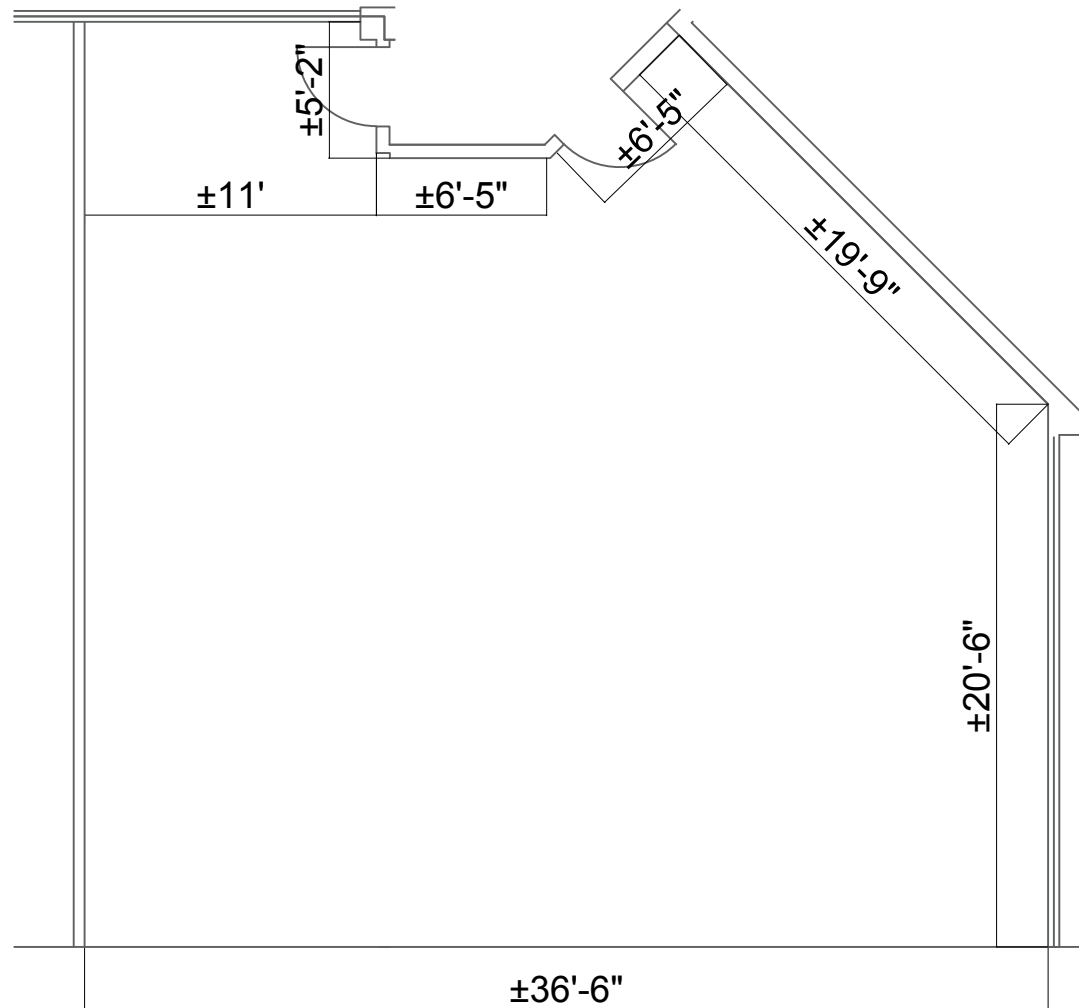

ROYAL CENTRE UPPER LEVEL

1055 West Georgia Street, Vancouver, British Columbia

Unit 112
1,218 square feet