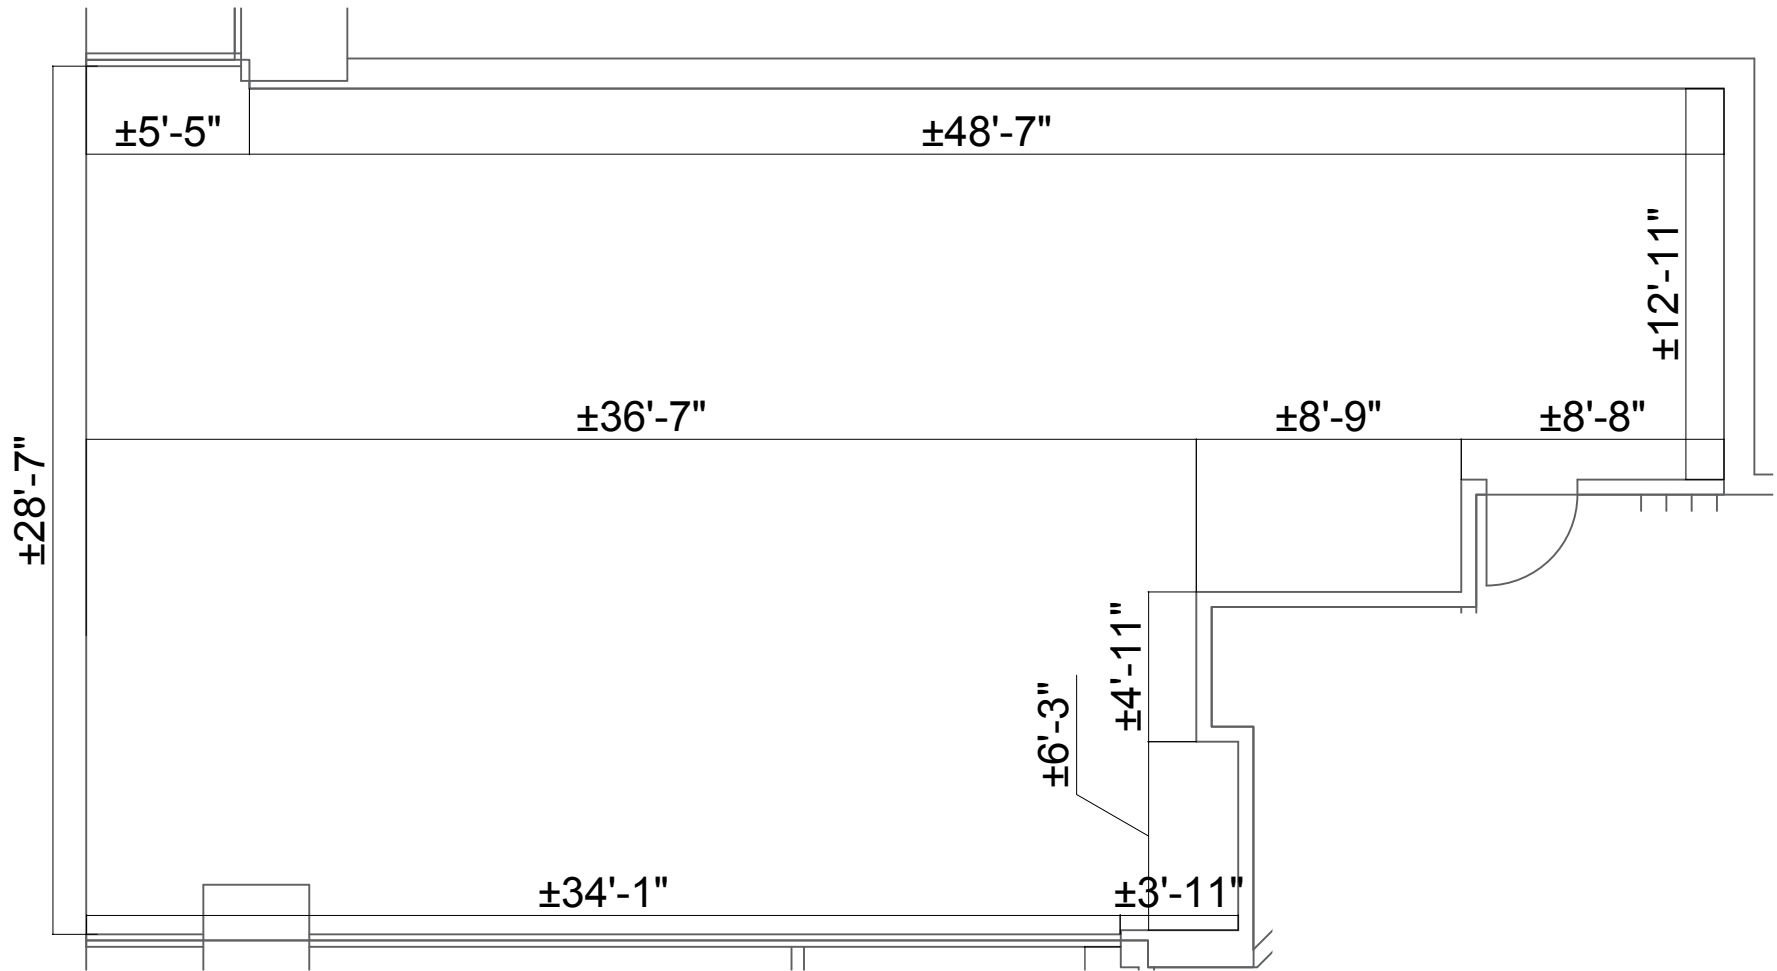

# ROYAL CENTRE UPPER LEVEL

1055 West Georgia Street, Vancouver, British Columbia

## Unit 108

1,311 square feet