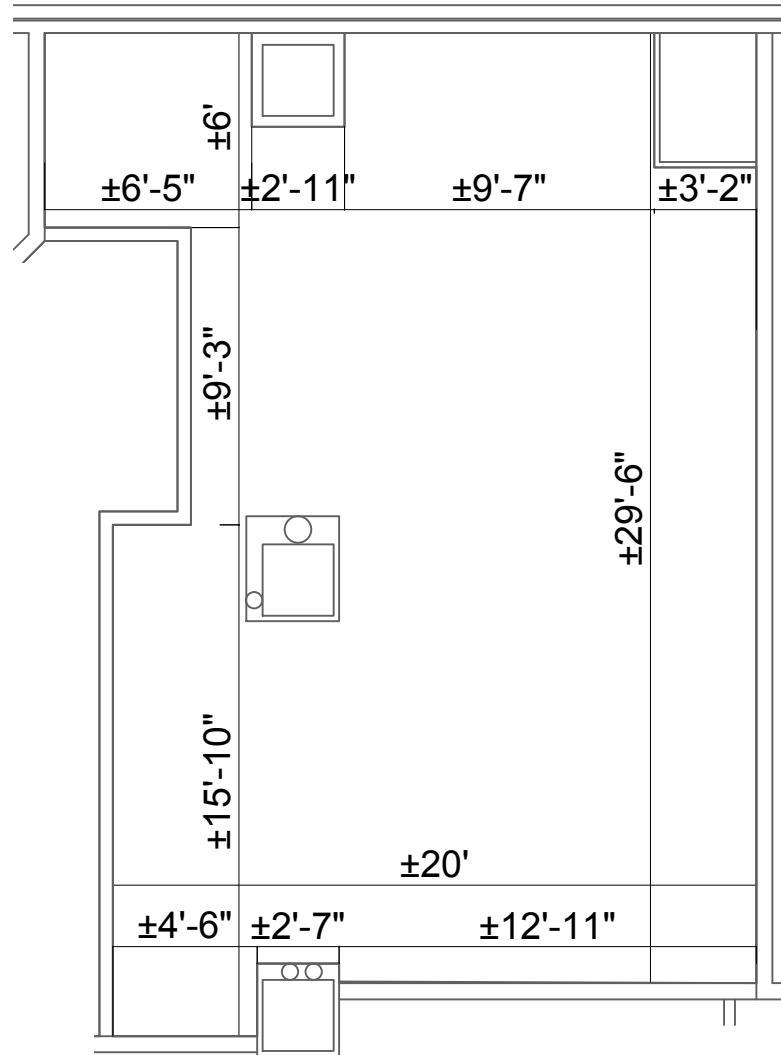

ROYAL CENTRE LOWER LEVEL

1055 West Georgia Street, Vancouver, British Columbia

Unit 223
589 square feet