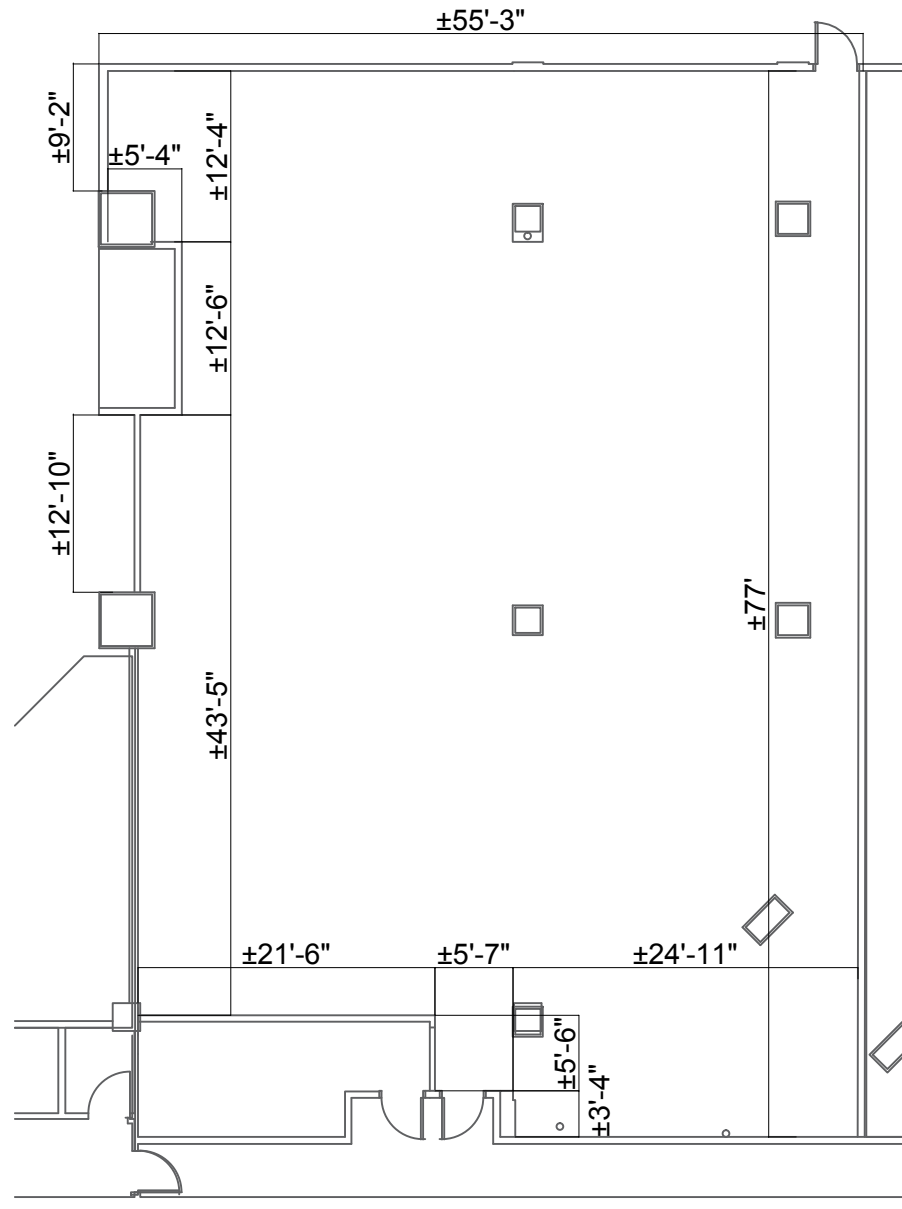

# ROYAL CENTRE LOWER LEVEL

1055 West Georgia Street, Vancouver, British Columbia

**Unit 227**  
3,587 square feet

## Alternative Unit 227