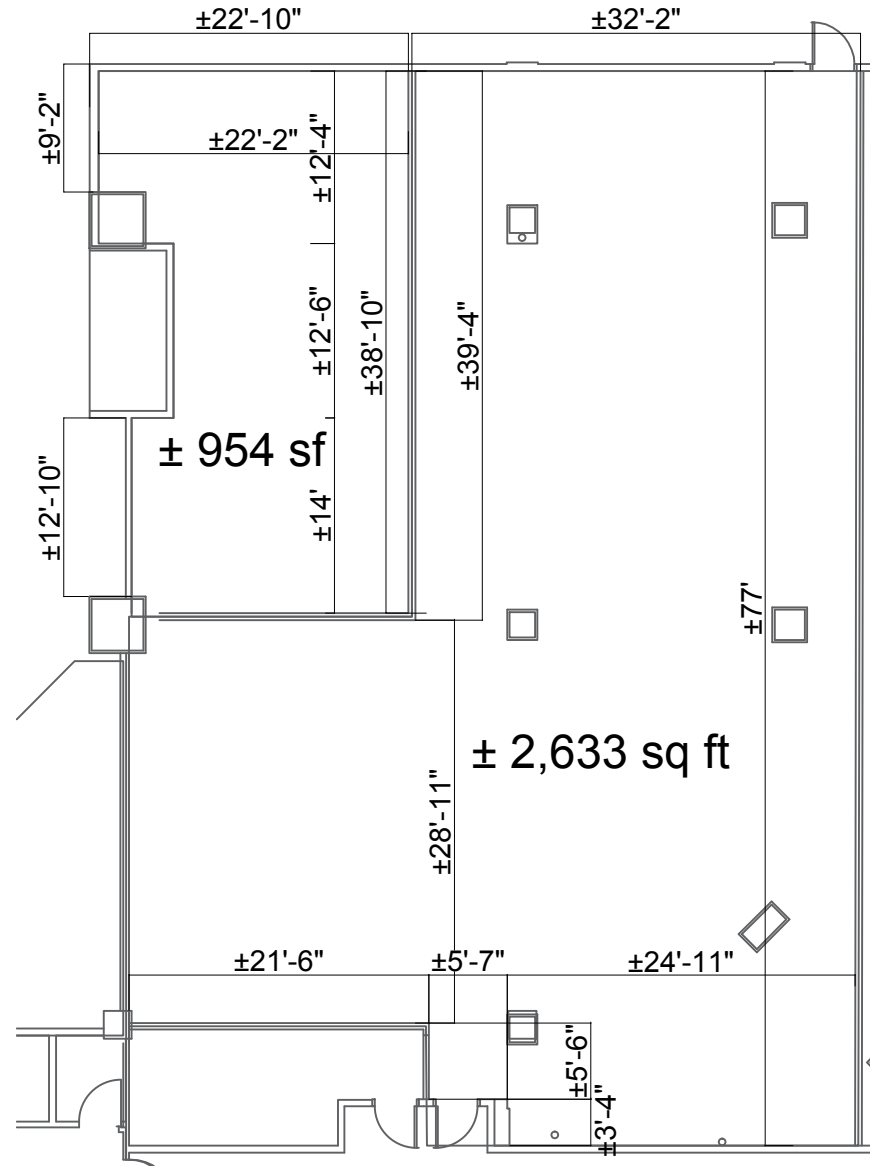

# ROYAL CENTRE LOWER LEVEL

1055 West Georgia Street, Vancouver, British Columbia

**Unit 227**  
3,587 square feet

## Alternative Unit 227