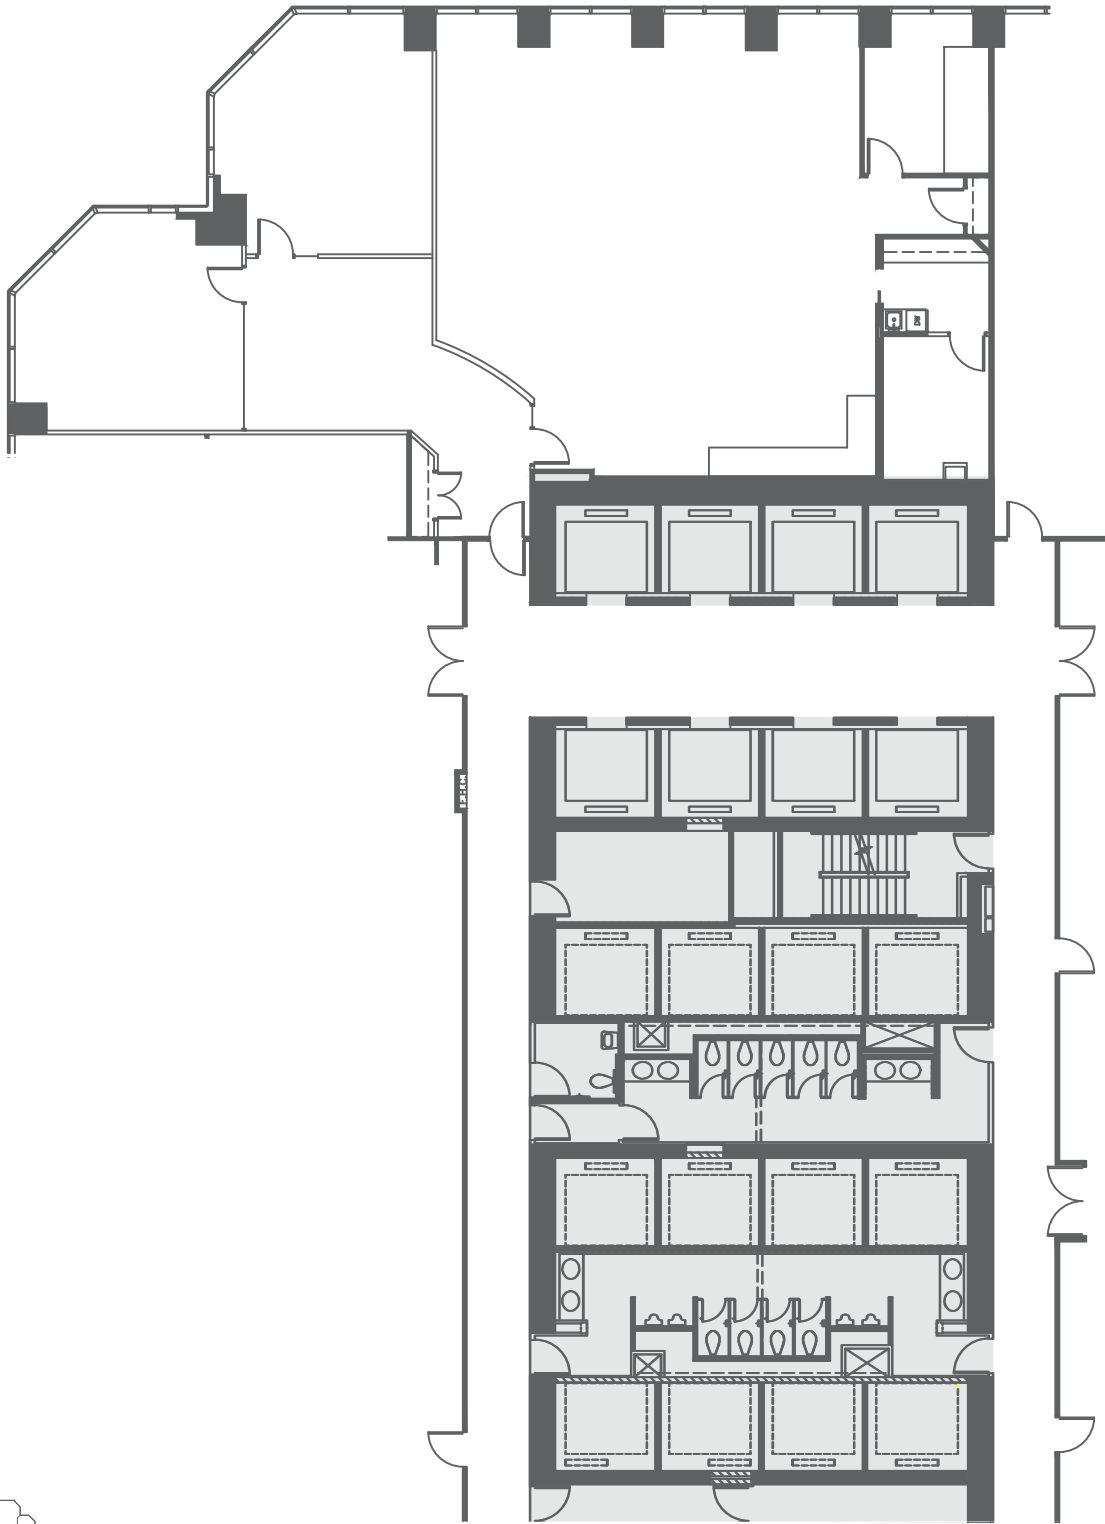

BROOKFIELD PLACE BAY WELLINGTON TOWER

181 Bay Street, Toronto, Ontario

15th Floor

3,550 rentable square feet