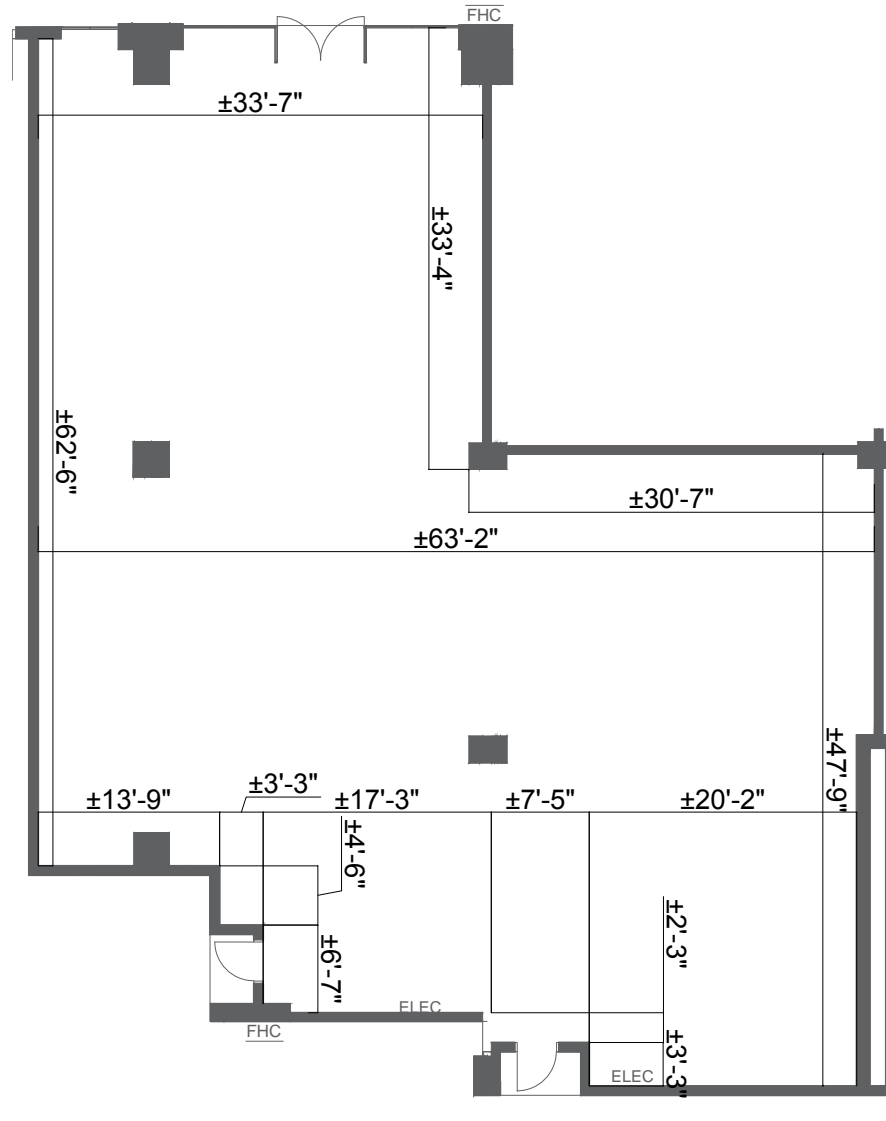

# BAY ADELAIDE CENTRE CONCOURSE

333 BAY STREET, TORONTO, ONTARIO

## Unit C10

3,930 square feet