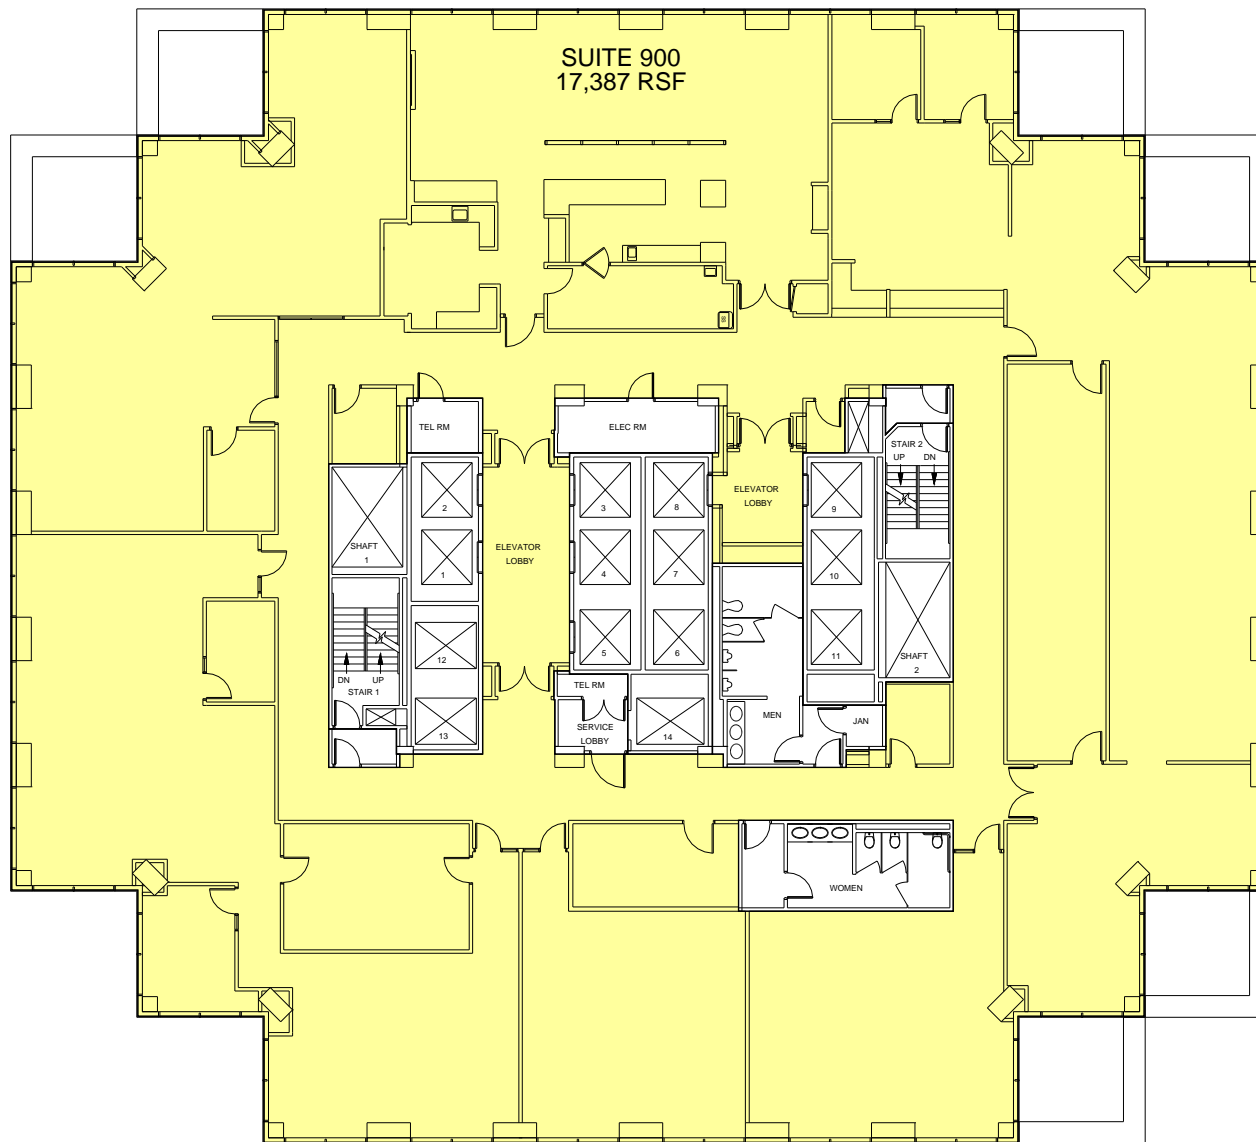

BUSH STREET

SUITE 900
17,387 RSF

TRINITY ALLEY

Scale:

Plan North

Floor 09
March 31, 2010

333 Bush Street
San Francisco, CA 94104

Brookfield