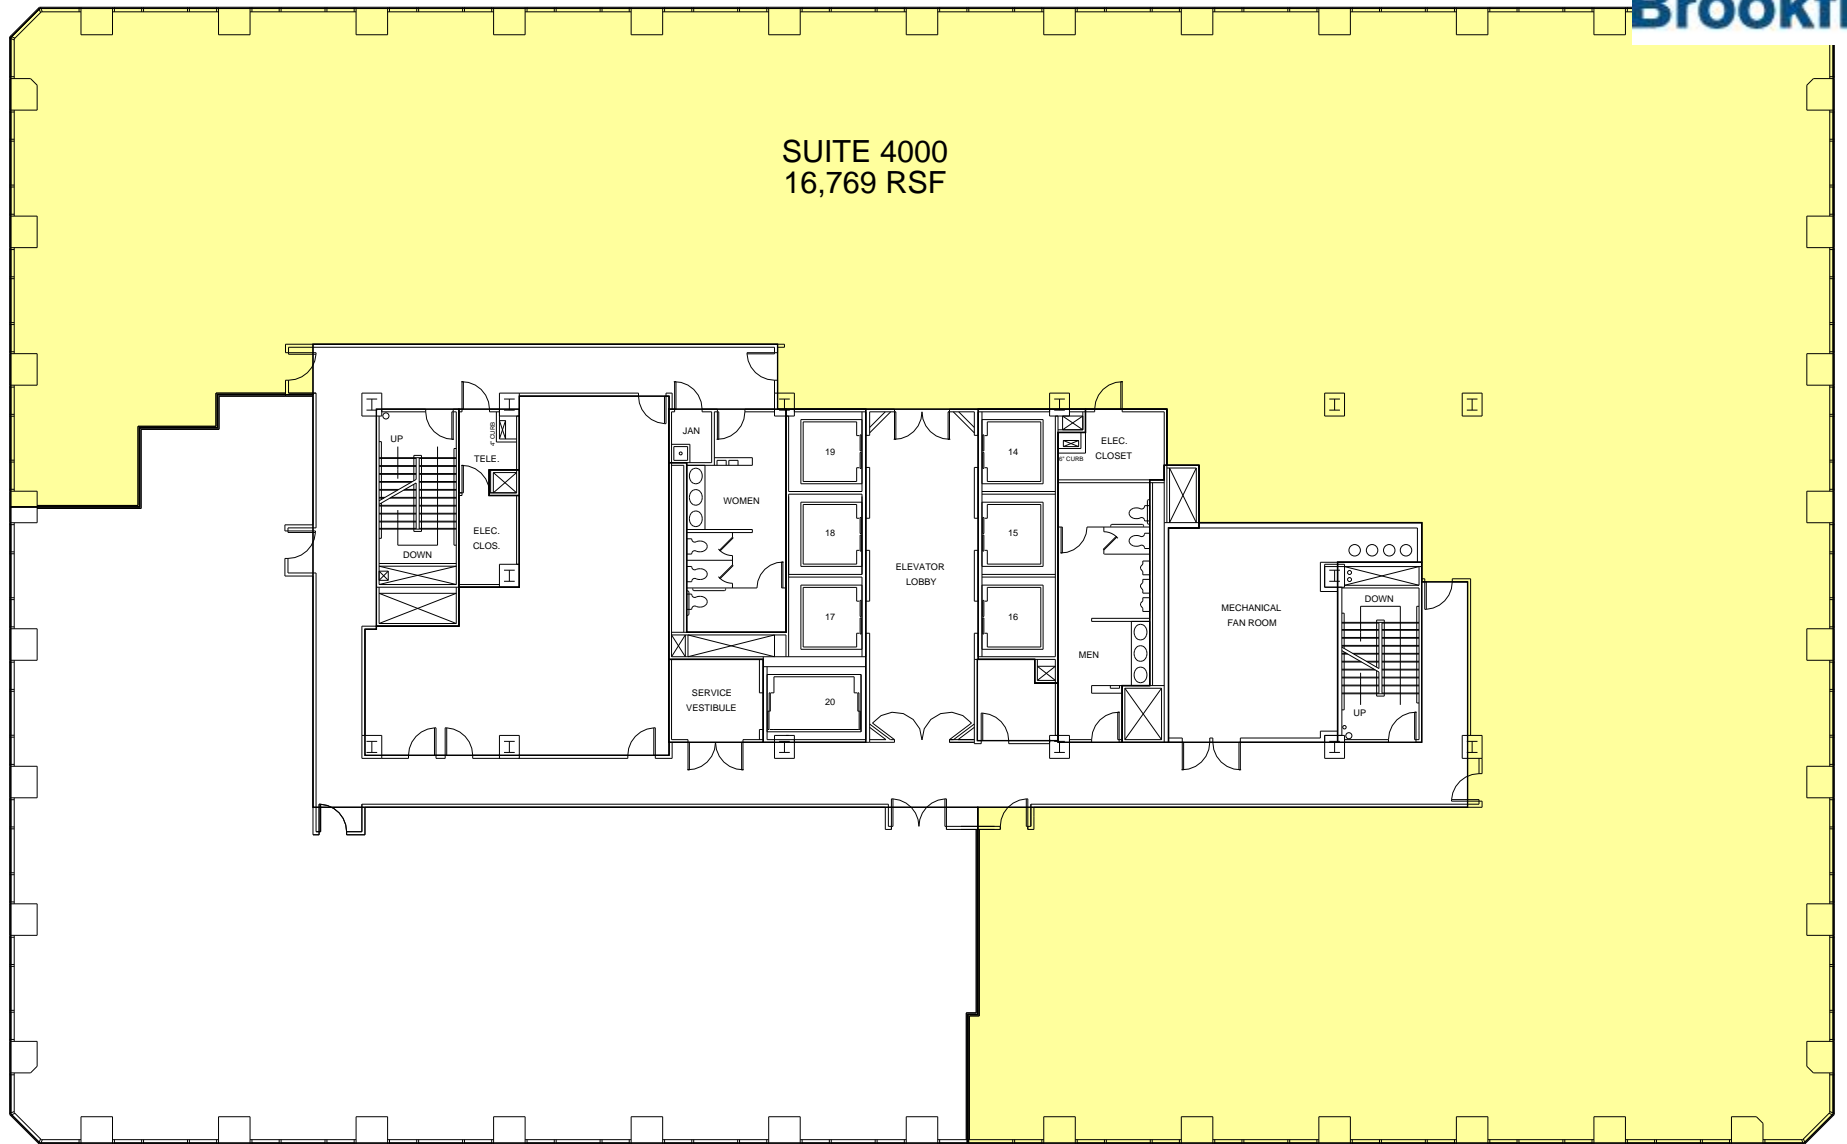

SUITE 4000
16,769 RSF

Ernst & Young Plaza

725 South Figueroa Street, Los Angeles, CA 90017
Brookfield Properties (213) 955-7170

Floor 40

February 16, 2010

0 5 10 20 30 40 50