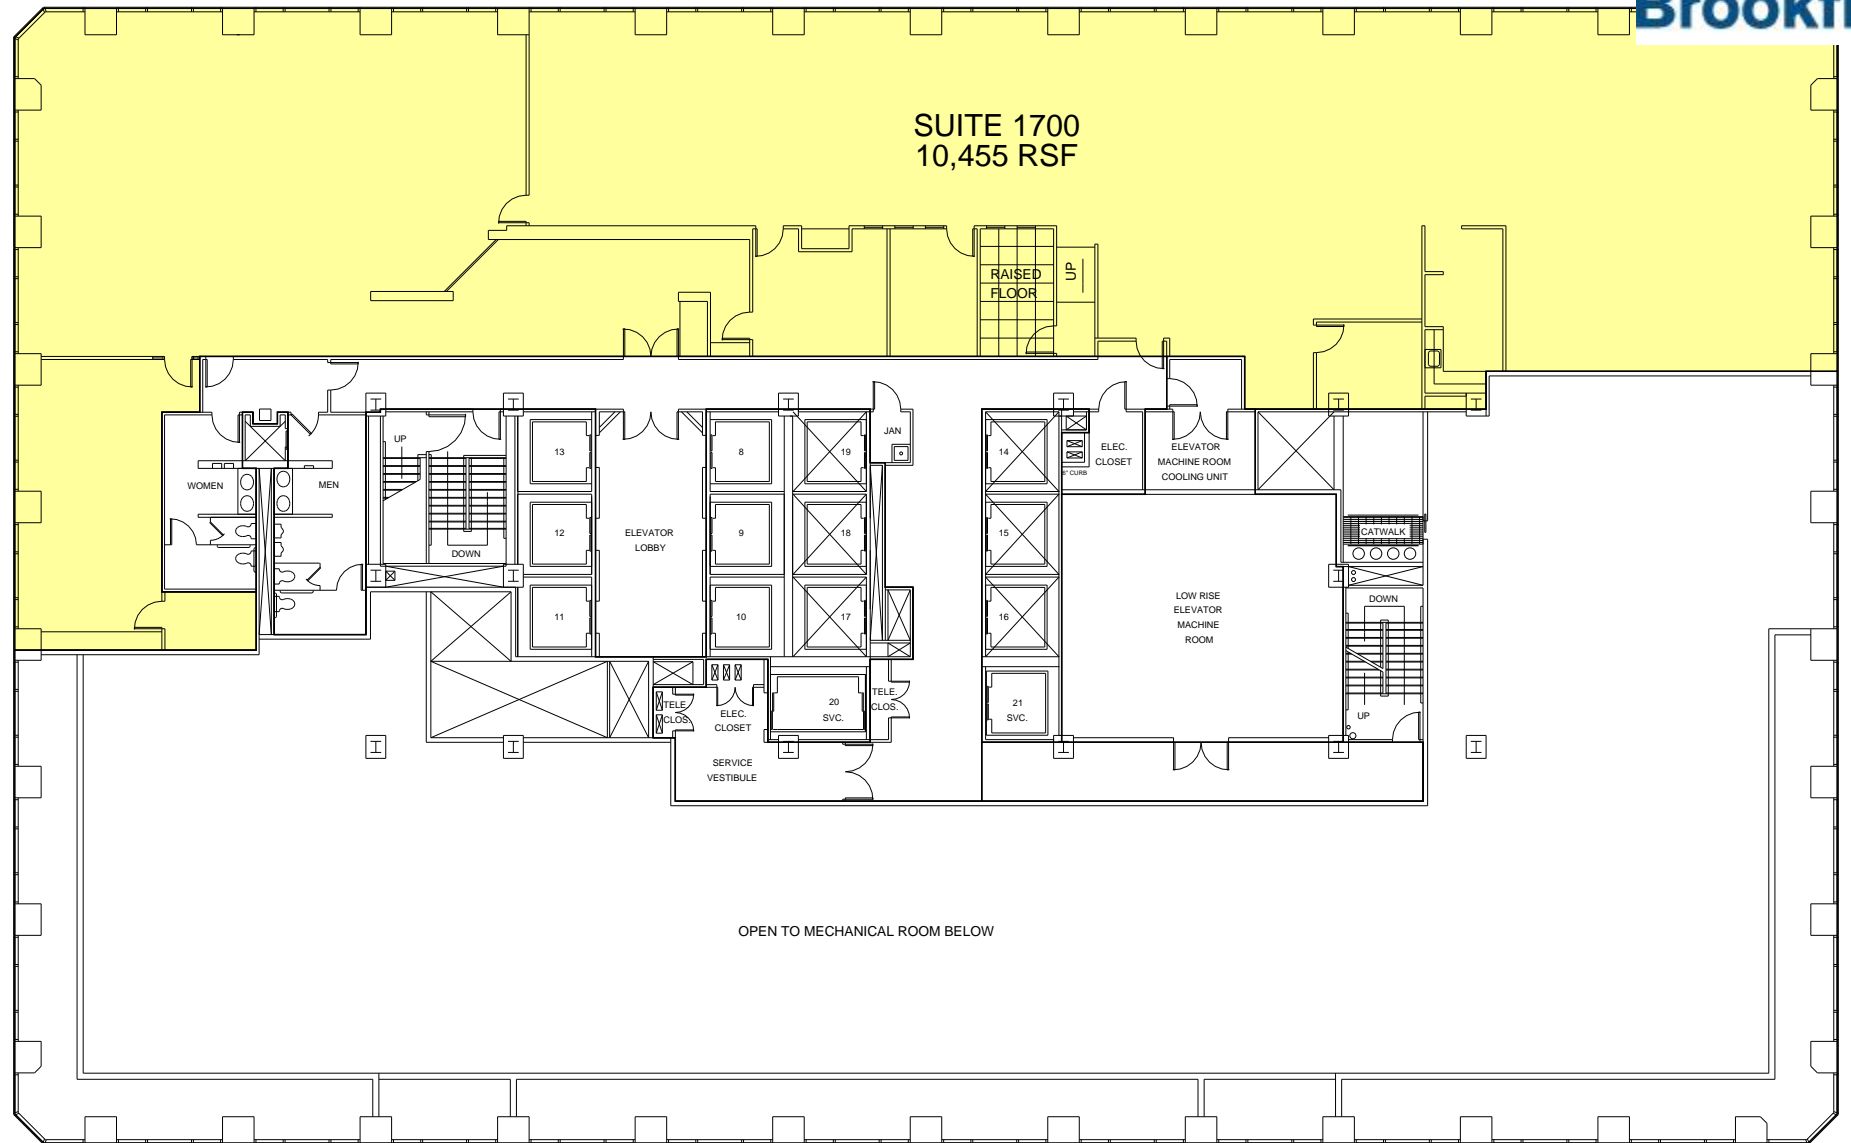

SUITE 1700
10,455 RSF

OPEN TO MECHANICAL ROOM BELOW

Ernst & Young Plaza

725 South Figueroa Street, Los Angeles, CA 90017
Brookfield Properties (213) 955-7170

Floor 17

November 1, 2008