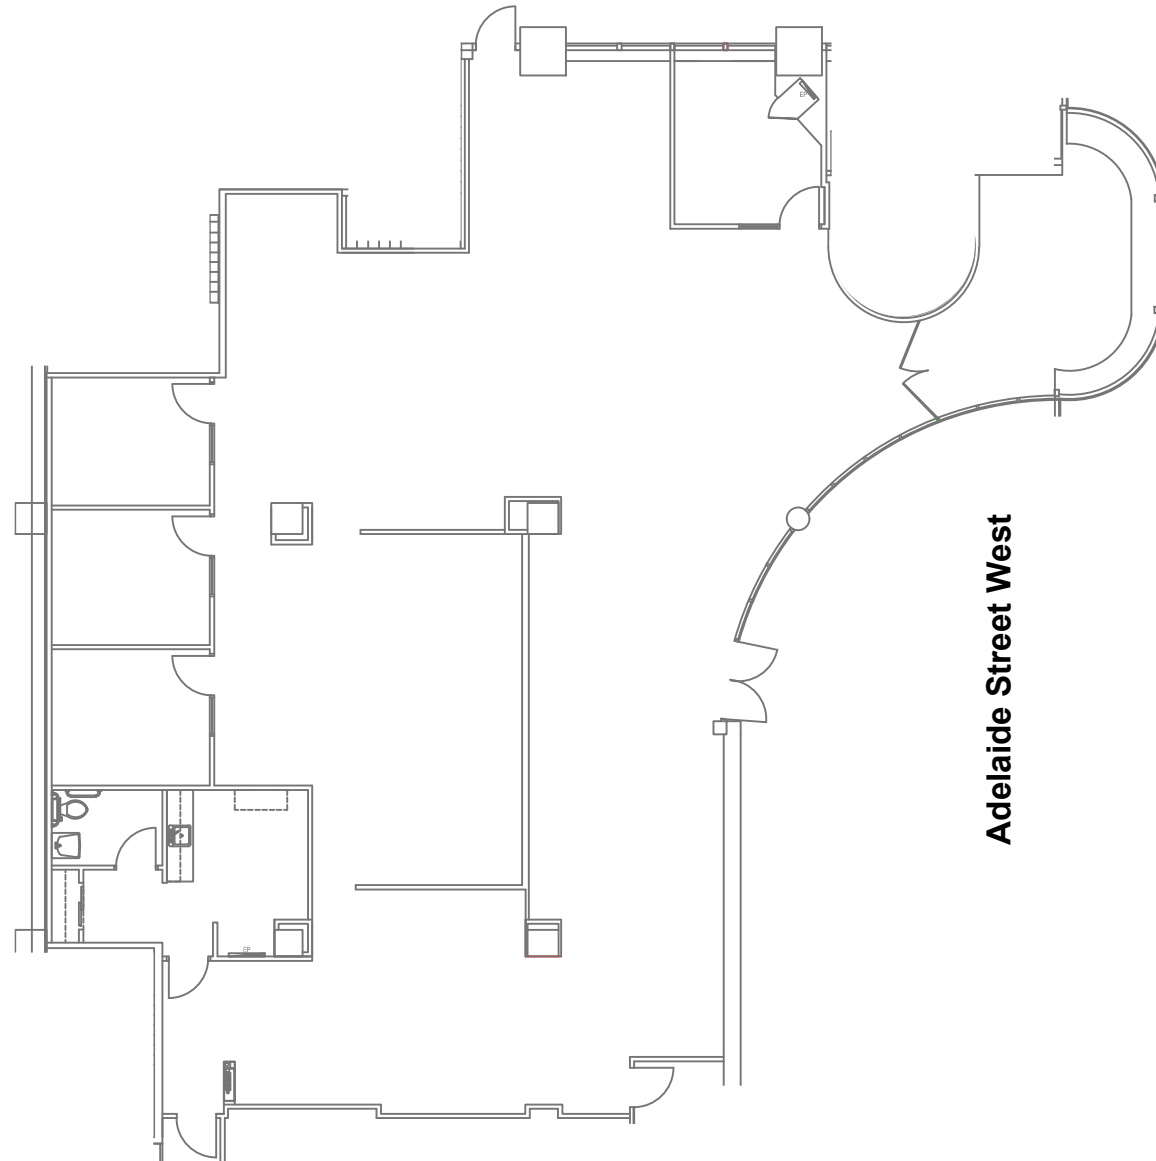

105 ADELAIDE GROUND

105 Adelaide Street West, Toronto, Ontario

Unit 0101

4,209 square feet